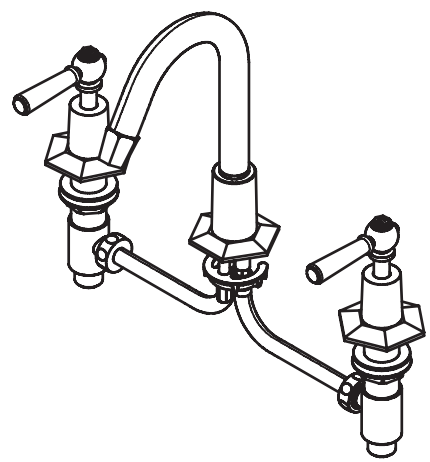

1

2

3

4

5

6

(A3)

A

B

C

D