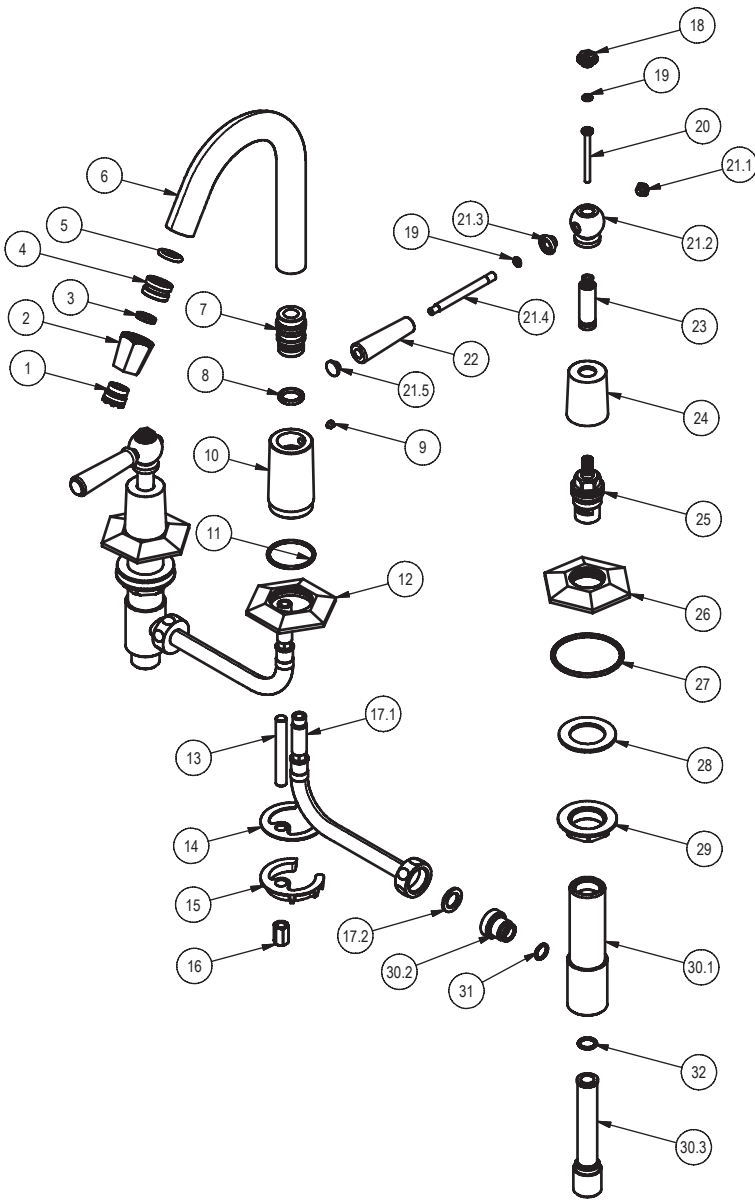

A

B

C

D

Parts List				
ITEM	QTY	PART NUMBER	DESCRIPTION	MATERIAL
1	1	AGM251056141	Aerator	Plastic
2	1	AGM251056167	Aerator Housing	Brass
3	1	AGM312046728	Washer	Rubber
4	1	AGM270056504	Adaptor	Brass
5	1	AGM240046739	O-Ring 12,0x3,0	Rubber
6	1	AGM110056115	Spout	Brass
7	1	AGM142056116	Adaptor	Brass
8	1	AGM240046741	O-Ring 13,0x3,0	Rubber
9	1	AGM250076555	Screw M6x5	Stainless Steel
10	1	AGM104056140	Body	Brass
11	1	AGM240046751	O-Ring 32,0x2,0	Rubber
12	1	AGM370056116	Escutcheon	Brass
13	1	AGM252056502	Fixing Bolt	Brass
14	1	AGM200076721	Washer	Rubber
15	1	AGM200076721	Washer	Brass
16	1	AGM200076721	Nut	Brass
17.1	2	AGM200074741	Flexible Hose	Brass/Rubber/EPDM
17.2	2	AGM200074741	Seal	Rubber
18	1	AGM350056114/5	Indice	Brass
19	4	AGM240046720	O-Ring 4,1x1,6	Rubber
20	2	AGM250076553	Screw M4x45	Stainless Steel
21.1	2	AGM380056131	Handwheel Pointer	Brass
21.2	2	AGM380056131	Handwheel	Brass
21.3	2	AGM380056131	Handwheel Base	Brass
21.4	2	AGM380056131	Handwheel Pin	Brass
21.5	2	AGM380056131	Handwheel Indice	Brass
22	2	AGM222066725	Ceramic Handle	Ceramic
23	2	AGM104056131	Extension Stem	Brass
24	2	AGM122056179	Valve Cover	Brass
25	1	AGM124066546/7	Ceramic Valve	Brass/Rubber/Plastic
26	2	AGM370056113	Escutcheon	Brass
27	2	AGM240046733	O-Ring 48,9x2,62	Rubber
28	2	AGM101046710	Washer	Rubber
29	2	AGM253056518	Fixing Nut	Brass
30.1	2	AGM121056508	Valve Body	Brass
30.2	2	AGM121056508	Valve Body	Brass
30.3	2	AGM121056508	Valve Body	Brass
31	2	AGM240046737	O-Ring 10,0x1,5	Rubber
32	2	AGM240046709	O-Ring 11,1x1,6	Rubber

1

2

3

4

5

6

(A3)

A

B

C

D